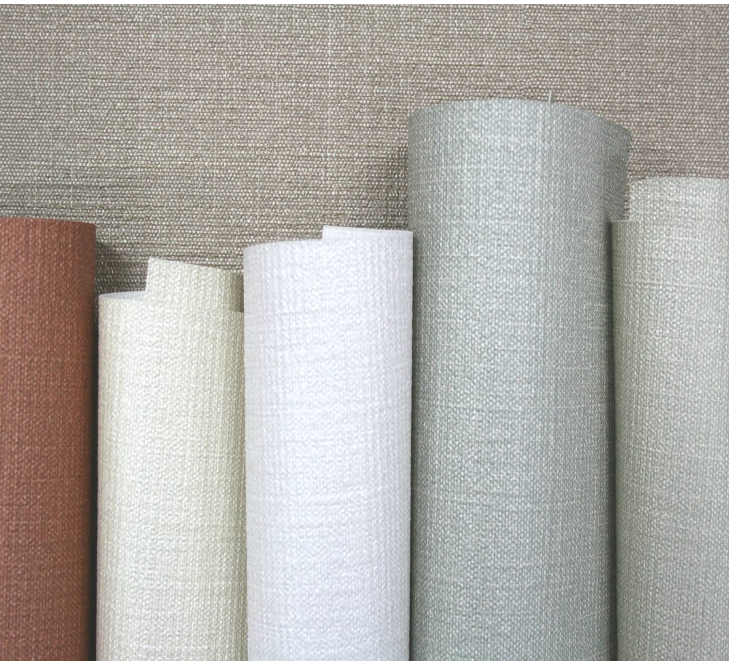

TECHNICAL DATA SHEET

For further information please contact customer services on 03705 117 118.

Product Details

Design:	Venice
SKU:	01B57
Colour Description:	White
Width:	130 cm
Length:	30 m
Sold By:	Per linear metre
Construction Type:	Fabric backed Vinyl
Backer:	Osnaburg
Weight:	460 gsm
Fire rating:	Euro Class B-s2,d0 Other Fire Certifications available include Russian GOST, Australian AS 5637.1, Chinese 8624

LIGHTFASTNESS

Very Good (6 out of 8)

VOC RATED

A+

Hanging Information

Pattern Repeat:	0cm
Pattern Offset:	0cm
Pattern Overlap:	5cm
Recommended Adhesive:	Murabond Heavy. On dry lining use Murabond Easy Strip. On sealed surfaces use Murabond Sealed Surface Adhesive. For other surfaces contact Customer Services on 03705 117 118.

AVAILABLE COLOURWAYS IN THIS DESIGN

To view the full range of colourways available in this design, please search 'Venice' using the search function tool on the Muraspec website.

Paste to wall

By Reverse Hanging