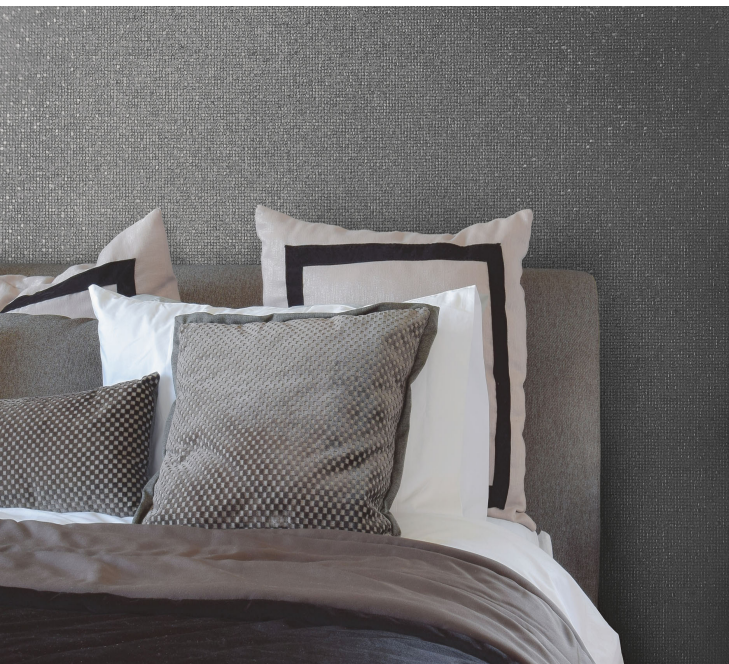

TECHNICAL DATA SHEET

A decadent collection of tasteful lustrous neutrals and rich seductive colours, 'Jewel' adds drama to walls by mixing colour with a subtle texture. Vibrant and beautiful, this eye-catching wallcovering is sure to bring warmth and luxury to your scheme and can be used in all areas as it is so versatile. Readily available in 14 elegant colours from mineral tones such as graphite grey through to jade greens, berry tones and a glorious rich red, this 20oz Type II Osnaburg wallcovering has something for all. *THIS IS A BIOMASTER PRODUCT.

Product Details

Design:	Jewel
SKU:	12410
Colour Description:	Red
Width:	130cm
Length:	30m
Sold By:	Per linear metre
Construction Type:	Fabric backed Vinyl
Backer:	Osnaburg
Weight:	460 gsm
Fire rating:	Euro Class B-s2,d0 Other Fire Certifications available include Russian GOST, Australian AS 5637.1, Chinese 8624