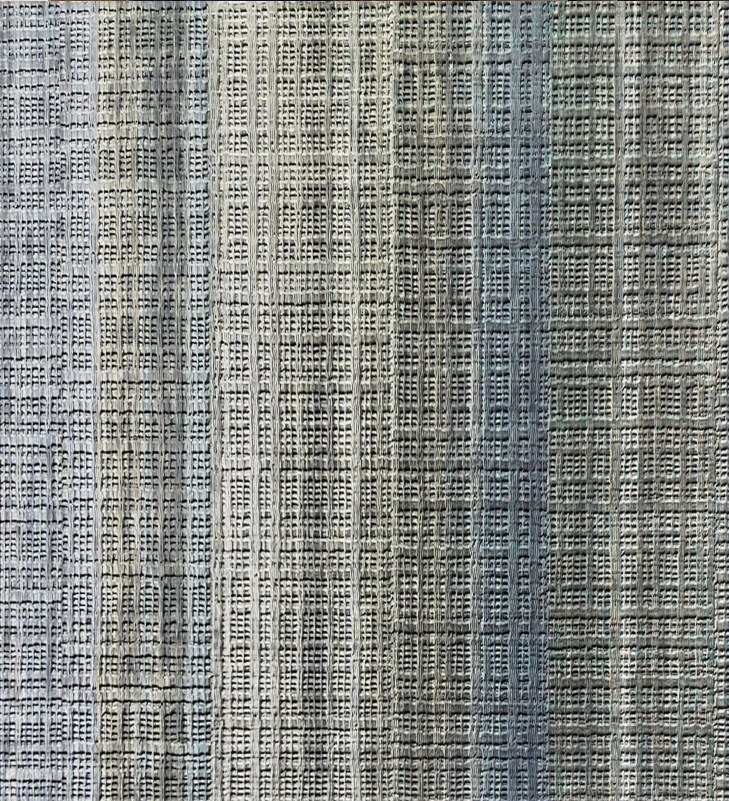

TECHNICAL DATA SHEET

By seamlessly blending exquisite form with cascading shafts of light columns, the 'Platinum Lumin' wallcovering emanates a vibrant and dynamic aura. The abstracted striped patterns effortlessly establish a contemporary and sophisticated geometric ambiance, resulting in a harmonious fusion of style and allure. Enhanced further by a tactile textured foil ground, this design provides a visual delight that captivates the senses with its vivid and luminous colour palette.

Product Details

Design:	Lumin
Colour Description:	Silver
Width:	130cm
Length:	Print to Order
Sold By:	Per Linear Metre
Construction Type:	PET Foil FBV
Backer:	Non woven Polyester
Weight:	350gsm
Fire rating:	Euro Class B-s2, d0

LIGHTFASTNESS

Very good. (6 out of 8 to BSEN20105)

VOC RATED

A+

Hanging Information

Pattern Repeat:	1800mm
Pattern Offset:	0mm
Pattern Overlap:	50mm
Recommended Adhesive:	Murabond Heavy. On dry lining use Murabond Easy Strip. On sealed surfaces use Murabond Sealed Surface Adhesive. For other surfaces contact Customer Services on 03705 117 118.

AVAILABLE COLOURWAYS IN THIS DESIGN

To view the full range of colourways available in this design, please search 'Lumin' using the search function tool on the Muraspec website.

Paste to wall

By Straight Hanging